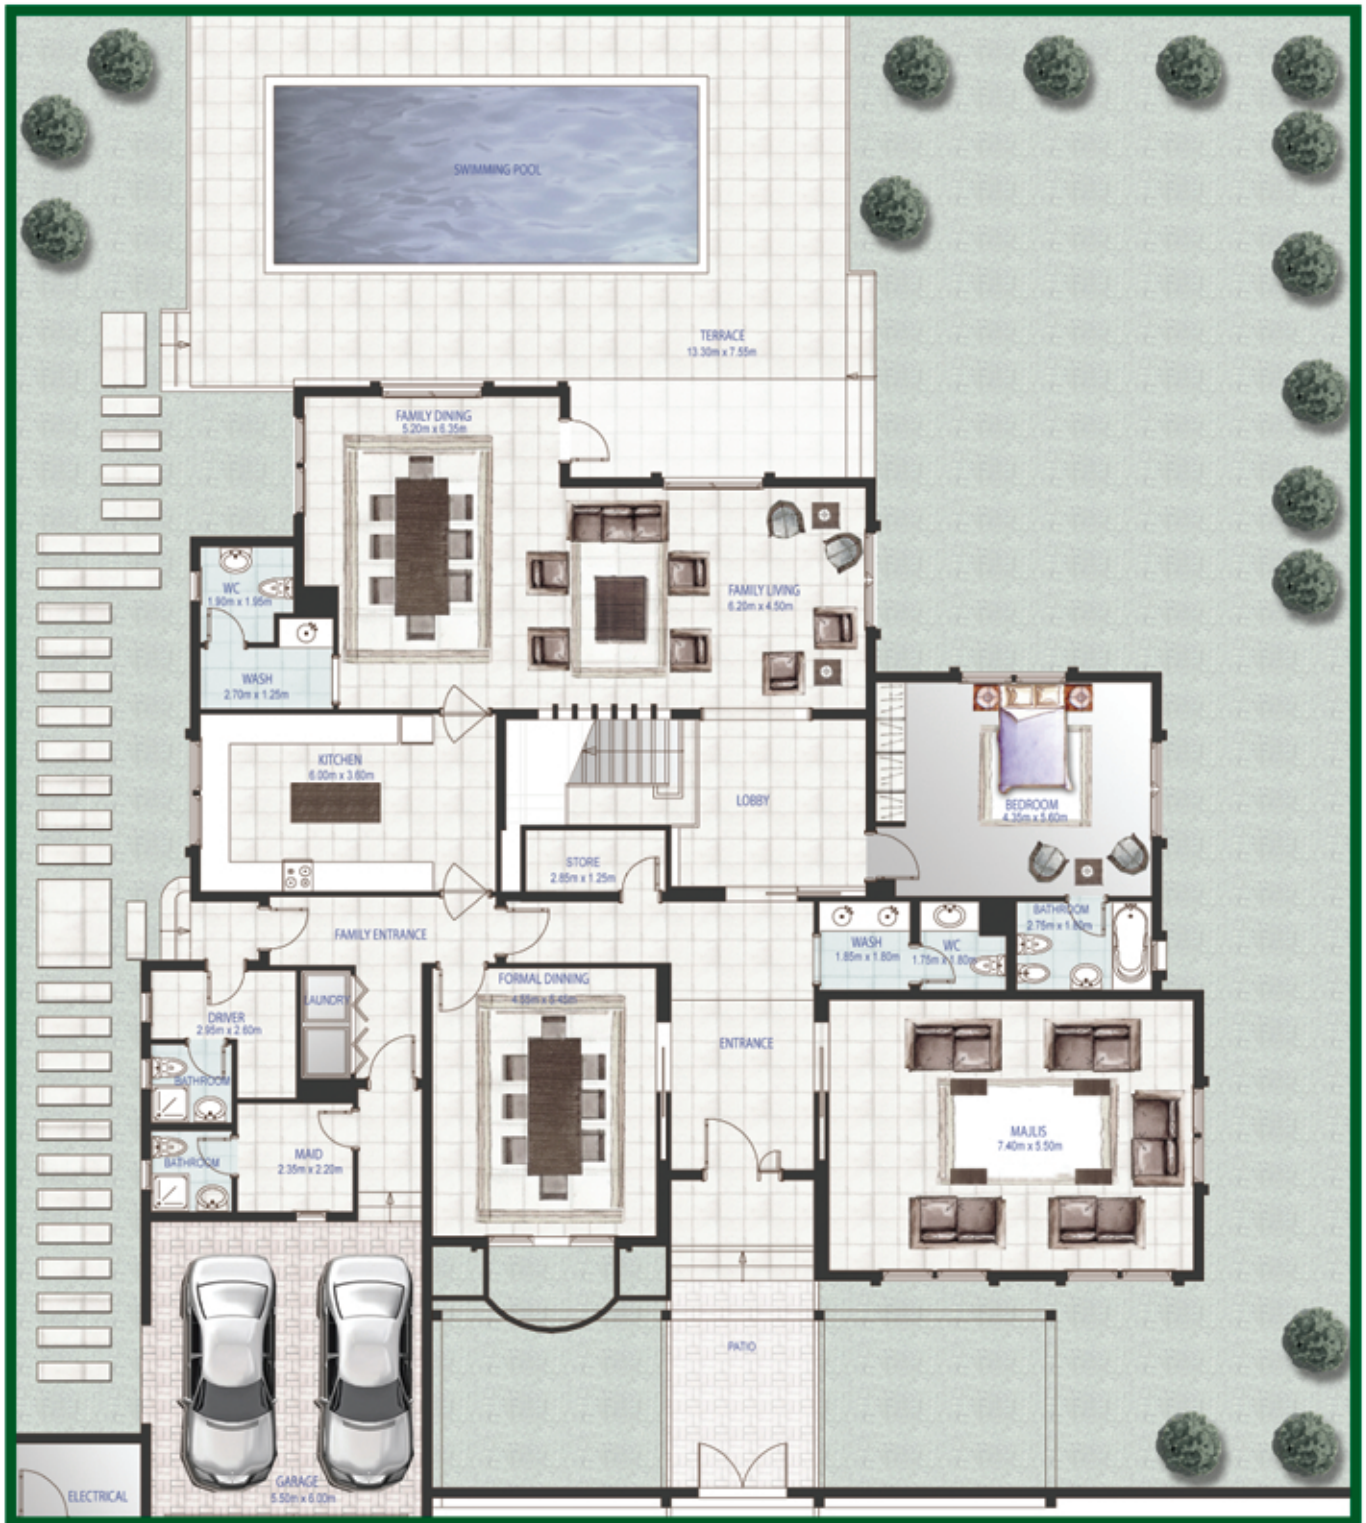

## GROUND FLOOR

### 6 BEDROOMS + SWIMMING POOL

	SQ. M	SQ. FT
BUILT UP AREA	577	6211
BALCONY AREA	66	710
GARAGE AREA	33	355
TOTAL AREA	676	7276

# FIRST FLOOR