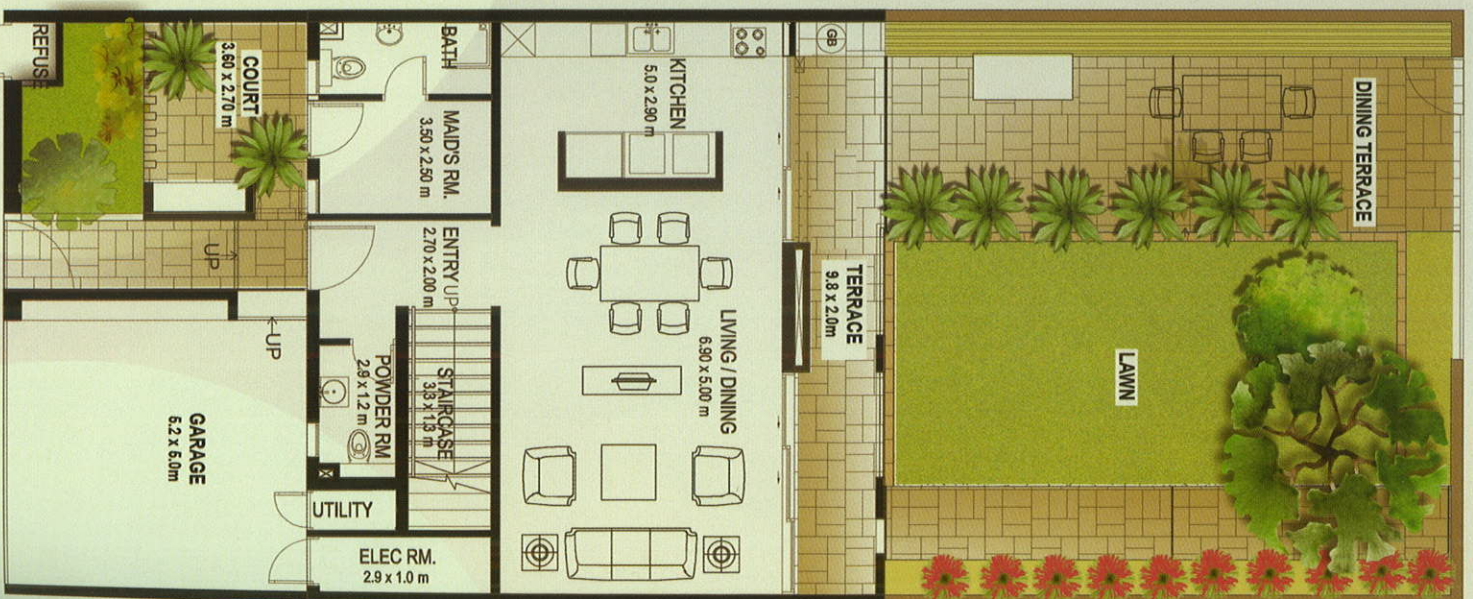

Townhouse

3 BEDROOM TOWNHOUSE (Type A)

Plot Area	255 m ²
Ground Floor	85 m ²
First Floor	85 m ²
Second Floor	85 m ²
Total	255 m ²
Garage	28 m ²
Balconies	35.8 m ²
Landscape	126 m ²

Ground Floor
Level

First Floor
Level

Second Floor
Level