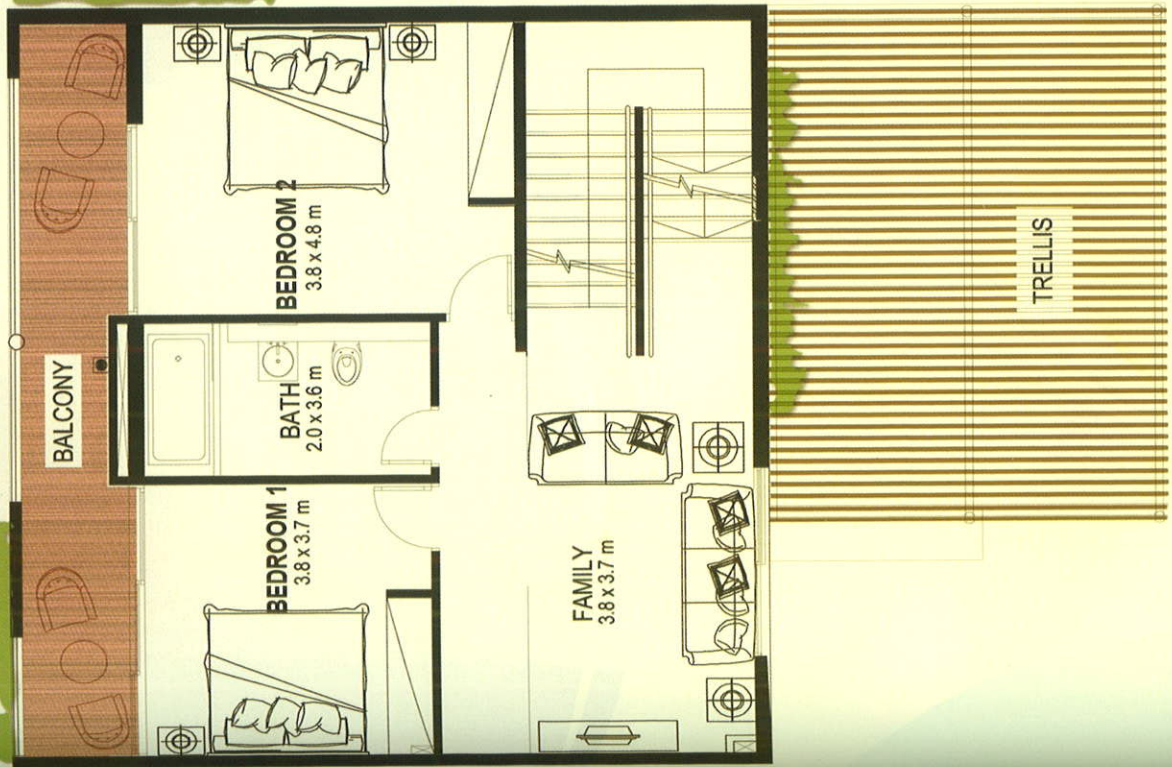

Townhouse

3 BEDROOM TOWNHOUSE (Type A)

Plot Area	255 m ²
Ground Floor	85 m ²
First Floor	85 m ²
Second Floor	85 m ²
Total	255 m ²
Garage	28 m ²
Balconies	35.8 m ²
Landscape	126 m ²

Ground Floor
Level

First Floor
Level

Second Floor
Level